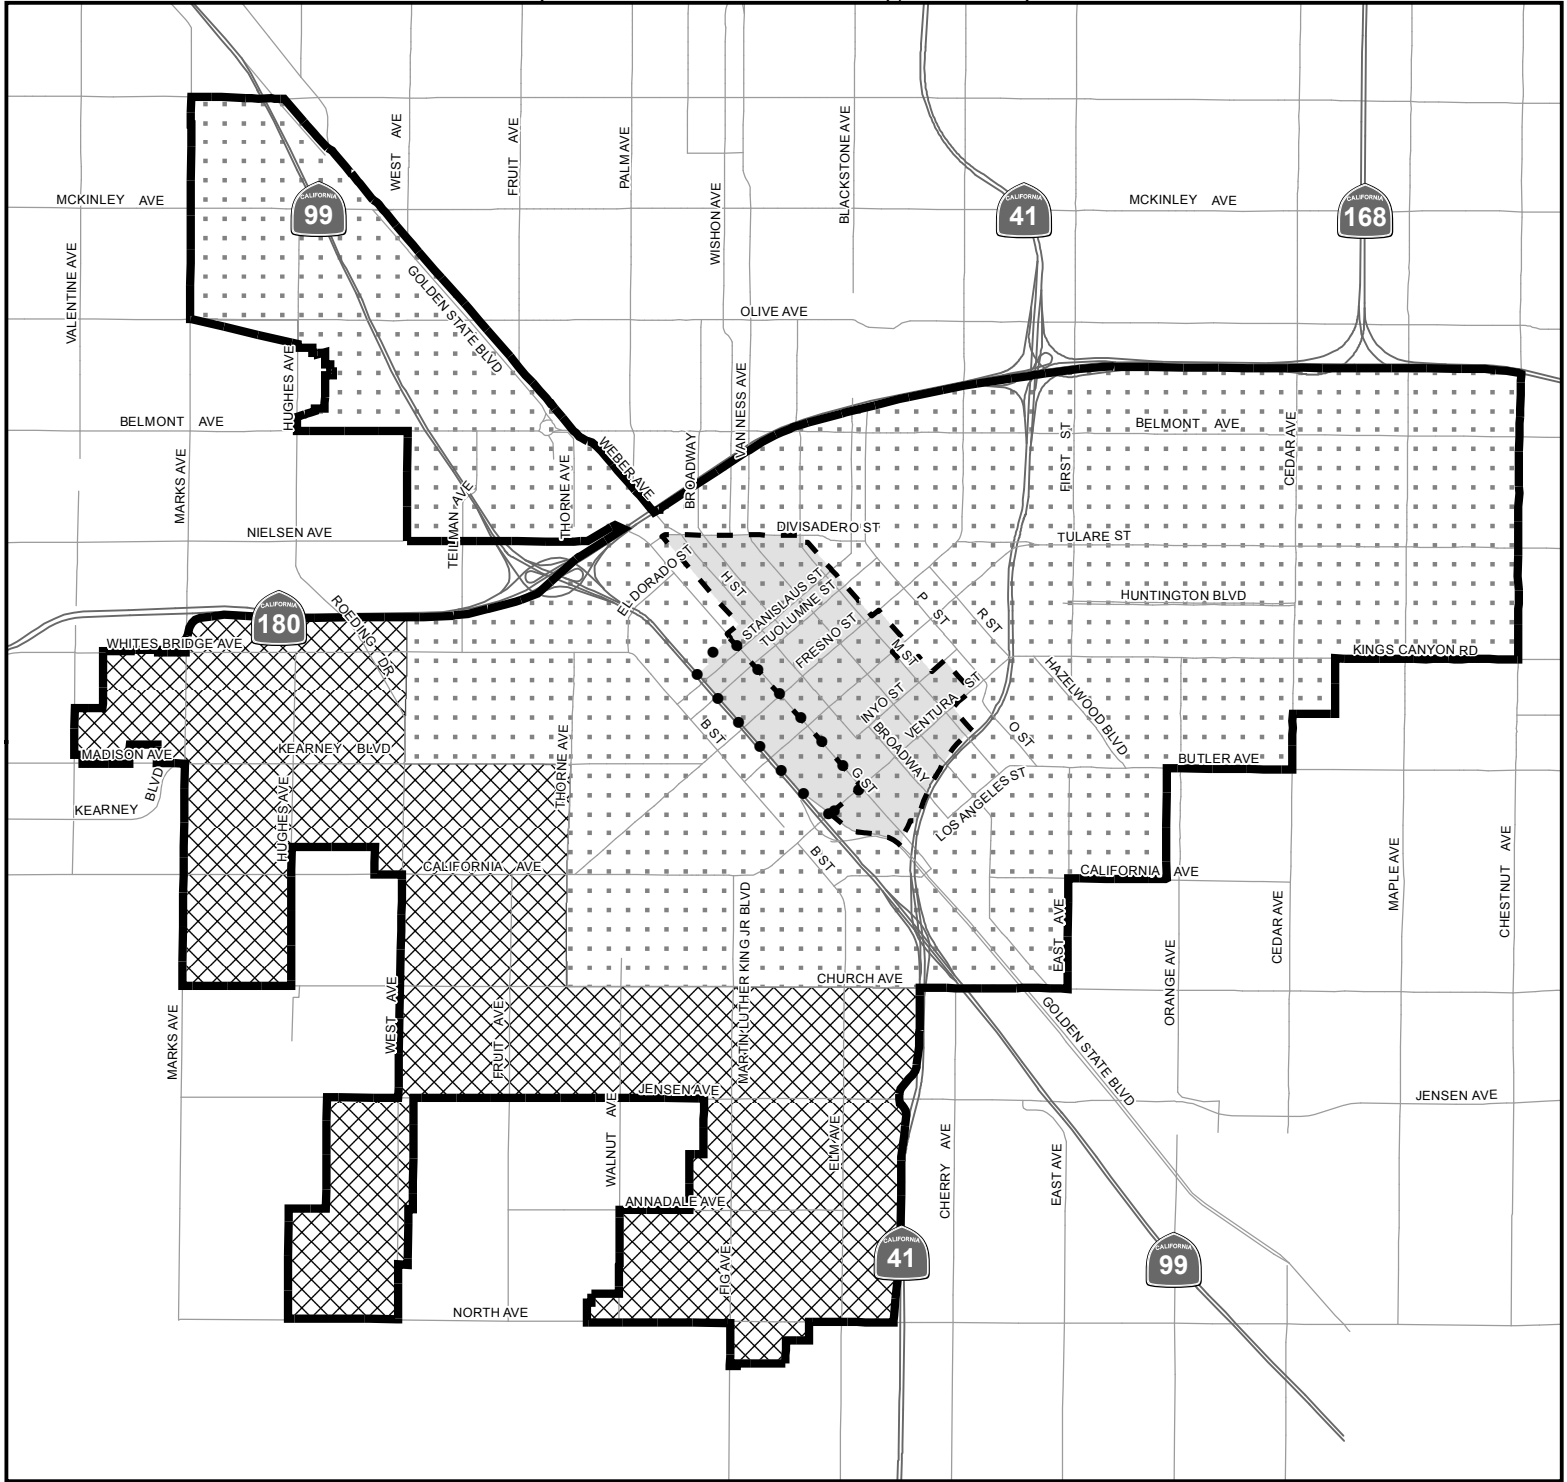

# Displacement Program Area Map

Development and Resource Management Department

## Legend

-  Displacement Program Area
-  Downtown Neighborhoods Community Plan
-  Fulton Corridor Specific Plan
-  Downtown
-  Chinatown
-  Southwest Fresno Specific Plan

Created by the City of Fresno November 6th, 2018.  
 This map is believed to be an accurate representation of the City of Fresno GIS data, however we make no warranties either expressed or implied for correctness of this data.