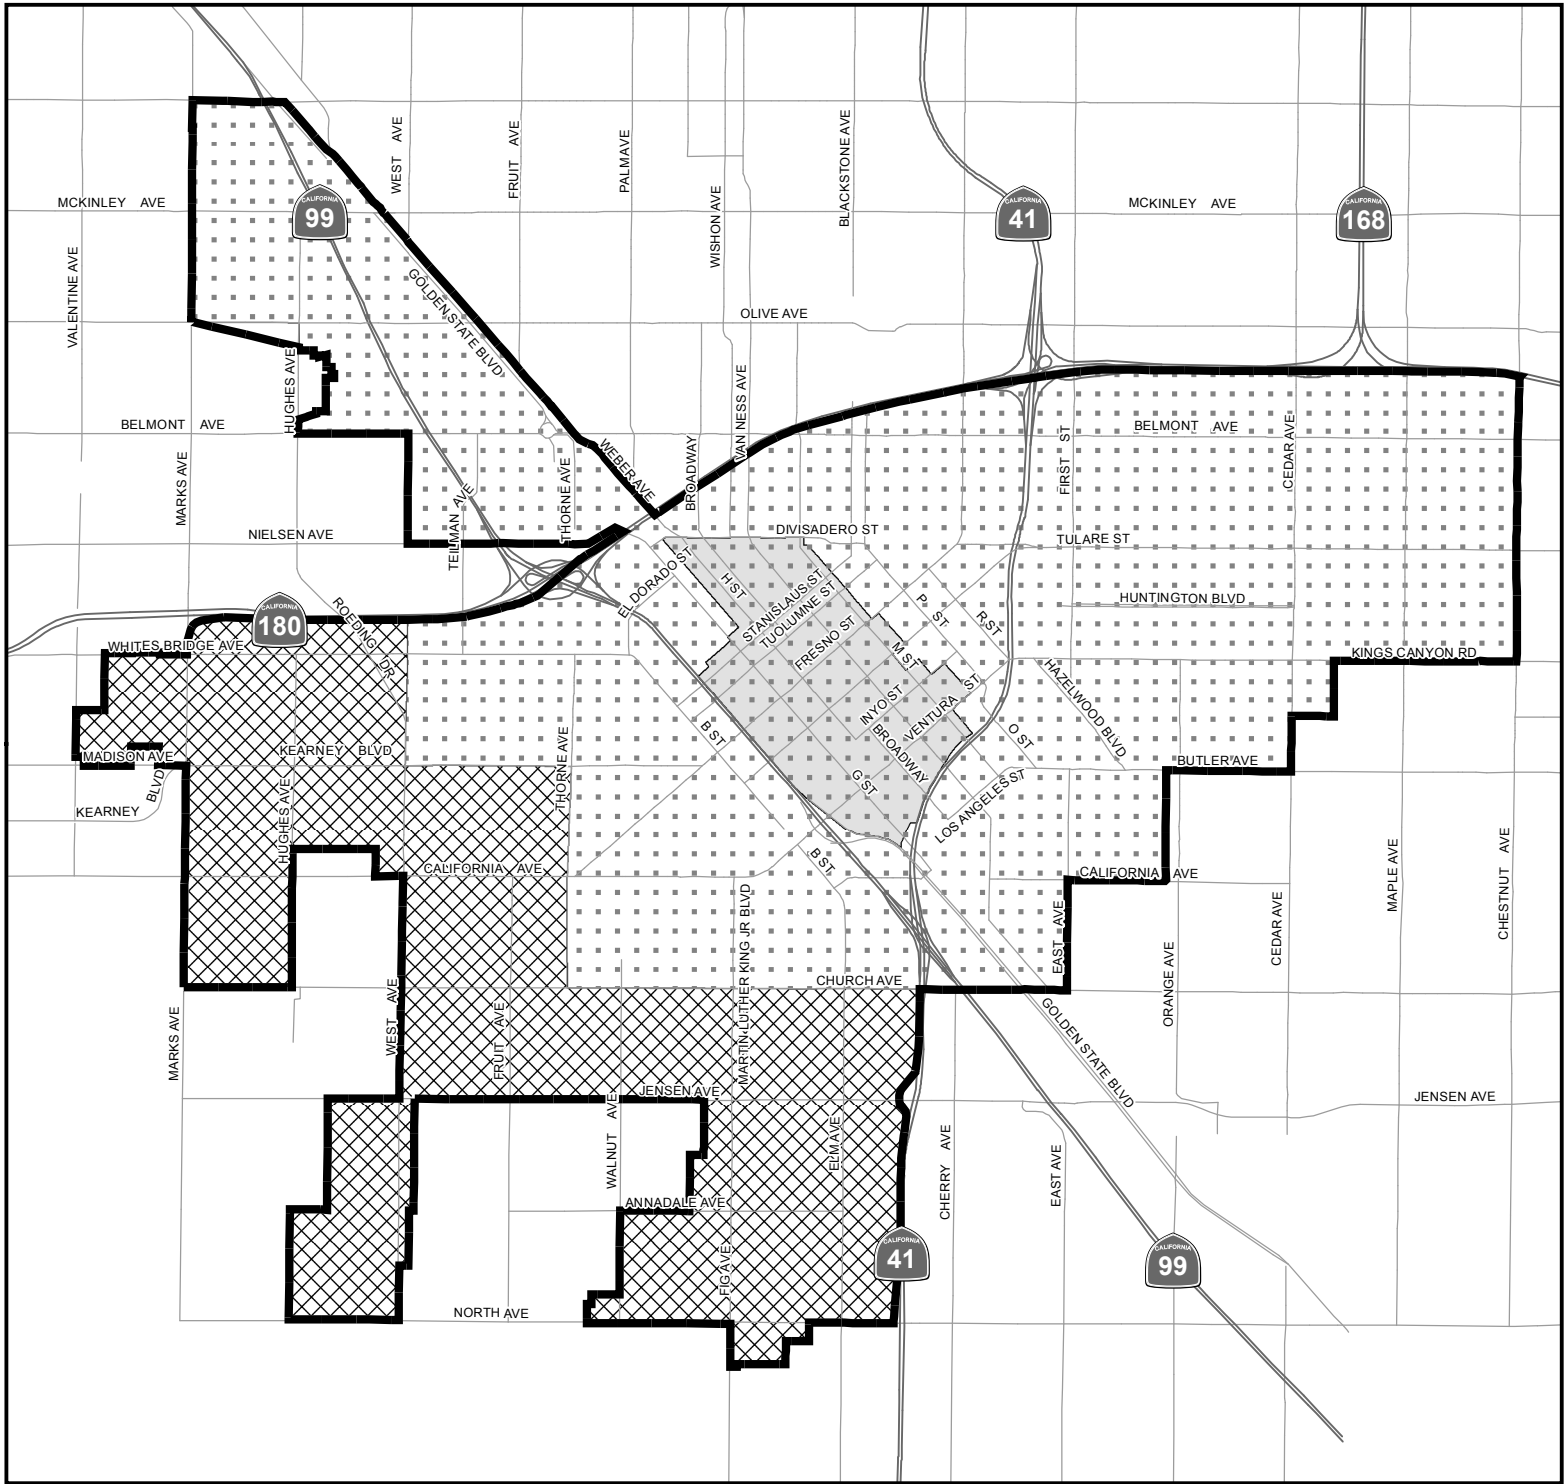

# Transform Fresno Community Area

## Legend

-  Community Area
-  Downtown Neighborhoods Community Plan
-  Fulton Corridor Specific Plan
-  Southwest Fresno Specific Plan

Created August 2018

This map is believed to be an accurate representation of the City of Fresno GIS data, however we make no warranties either expressed or implied for correctness of this data.